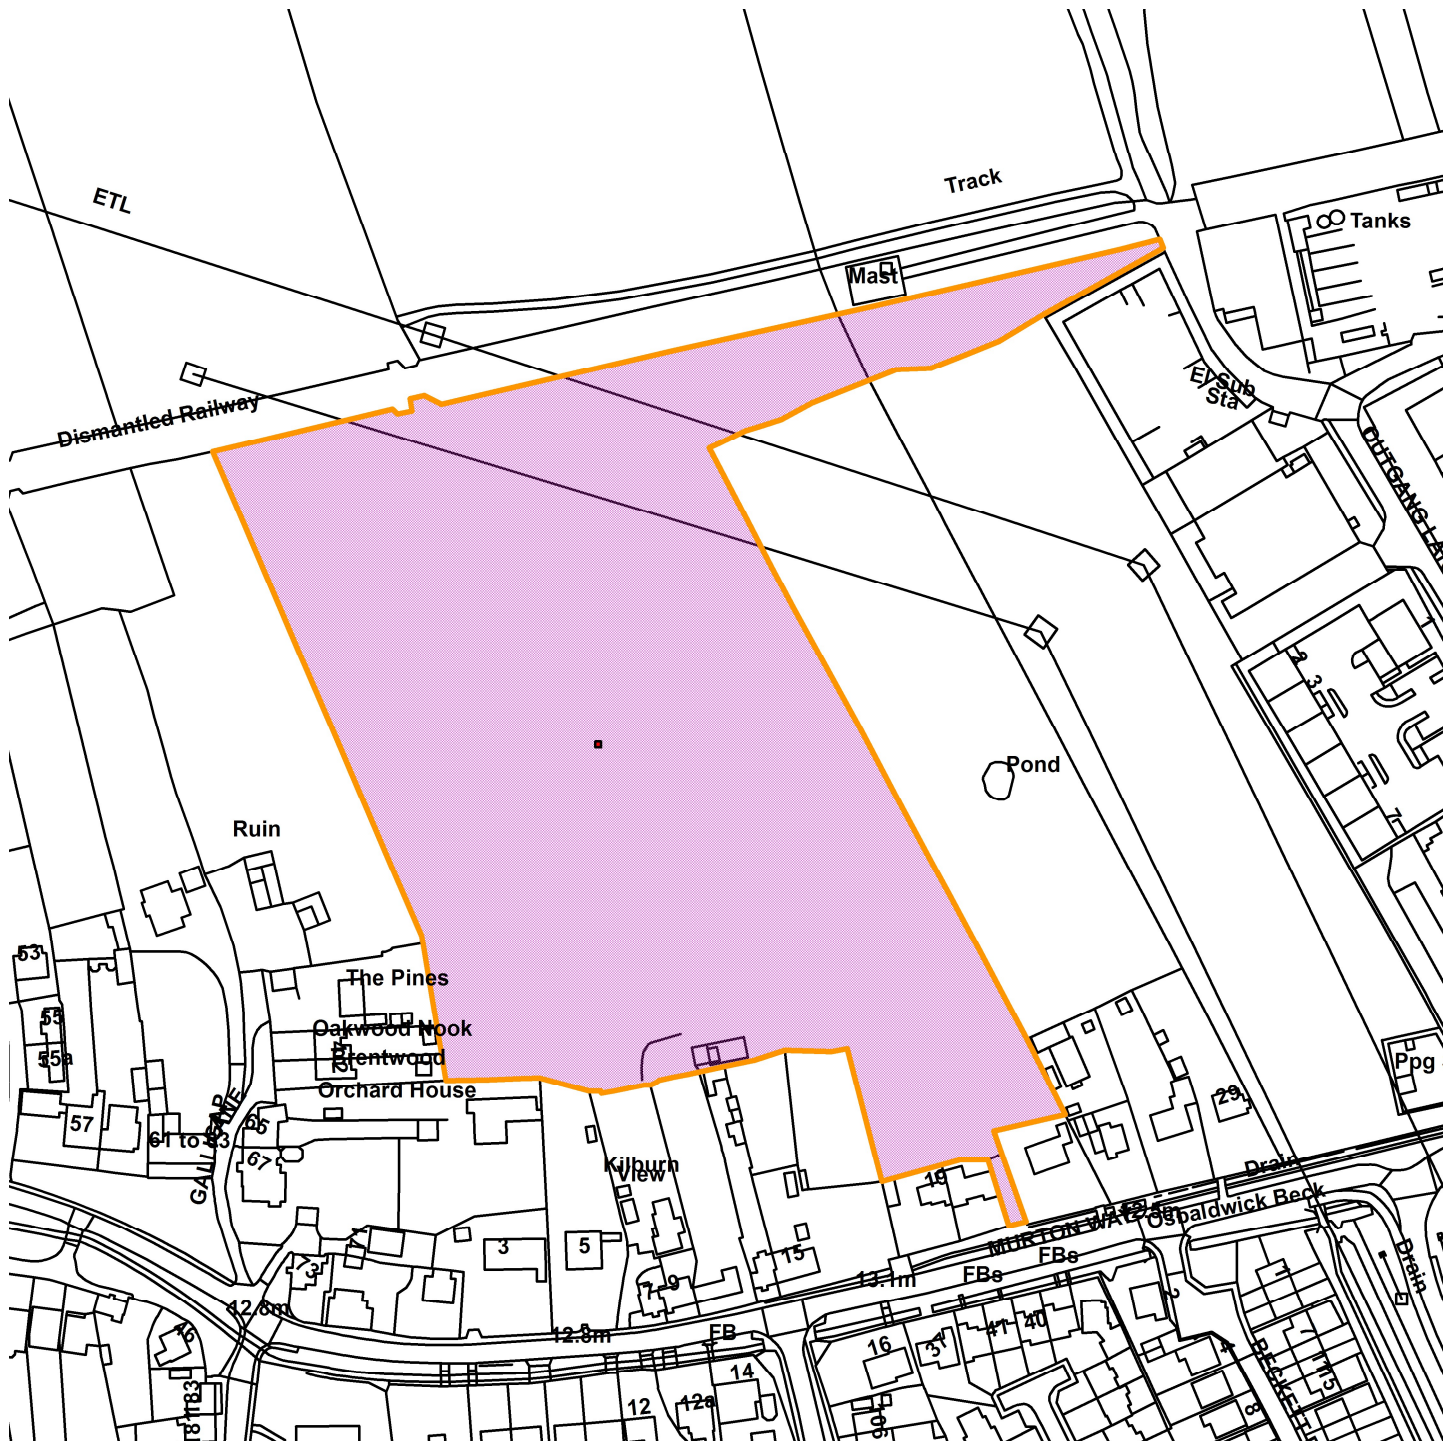

# Field At 463582 452080, Murton Way, York

21/00415/FULM

Scale : 1:2307

Reproduced from the Ordnance Survey map with the permission of the Controller of Her Majesty's Stationery Office © Crown Copyright 2000.

Unauthorised reproduction infringes Crown Copyright and may lead to prosecution or civil proceedings.

Produced using ESRI (UK)'s MapExplorer 2.0 - <http://www.esriuk.com>

<b>Organisation</b>	City of York Council
<b>Department</b>	Directorate of Place
<b>Comments</b>	Site Location Plan
<b>Date</b>	11 April 2022
<b>SLA Number</b>	